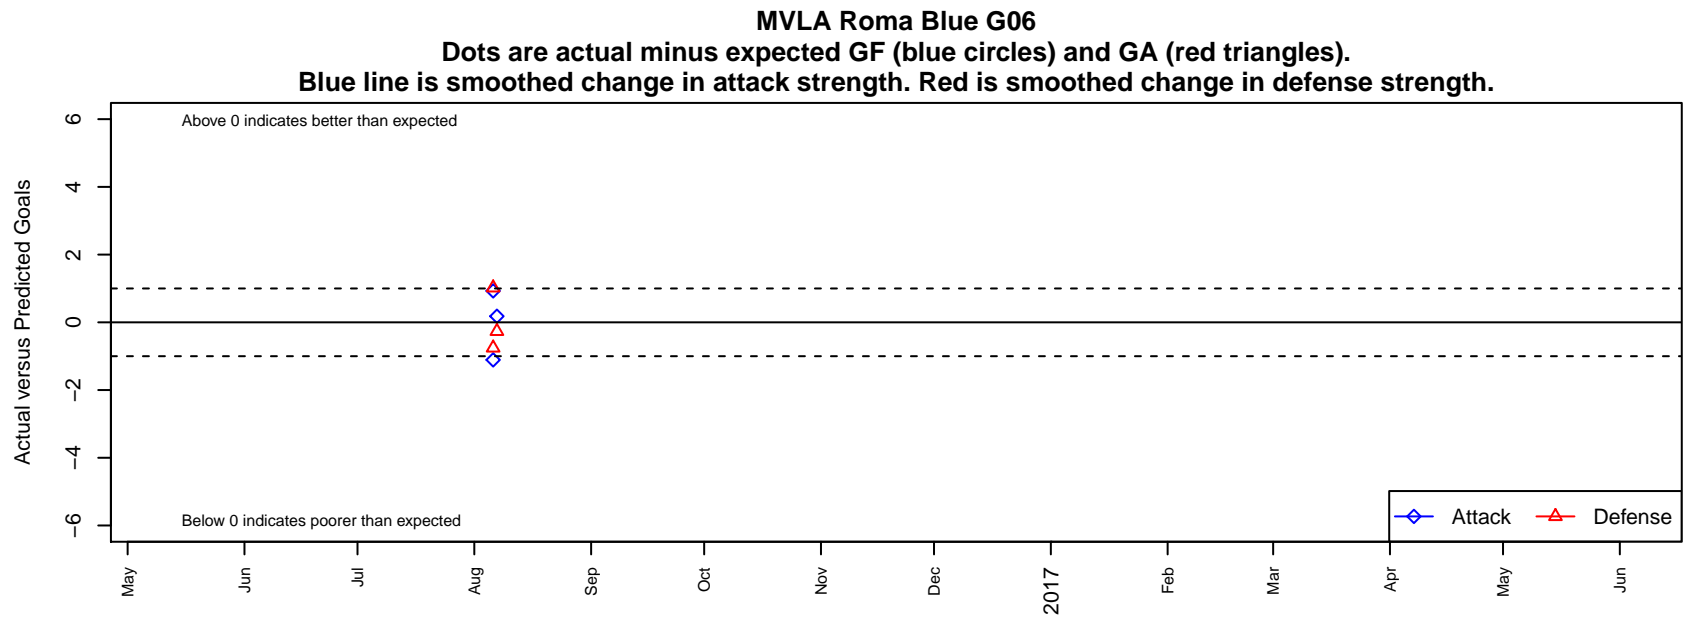

MVLA Roma Blue G06

, CAN
G06 total strength=1085
attack=3.46 defense=2.09

alt names used:
MVLA 06 ROMA BLUE (CAN)

Venues played:
2016 Surf Cup Super Black U11

date	home		away		venue	pred.home	pred.away
2016-08-07	Albion SC Academy G06	4	MVLA Roma Blue G06	1	2016 Surf Cup Super Black U11	3.73	0.82
2016-08-06	Dallas Sting Black G06	4	MVLA Roma Blue G06	1	2016 Surf Cup Super Black U11	5.02	0.07
2016-08-06	MVLA Roma Blue G06	0	So Cal Blues SC Rennie G06	4	2016 Surf Cup Super Black U11	1.11	3.24